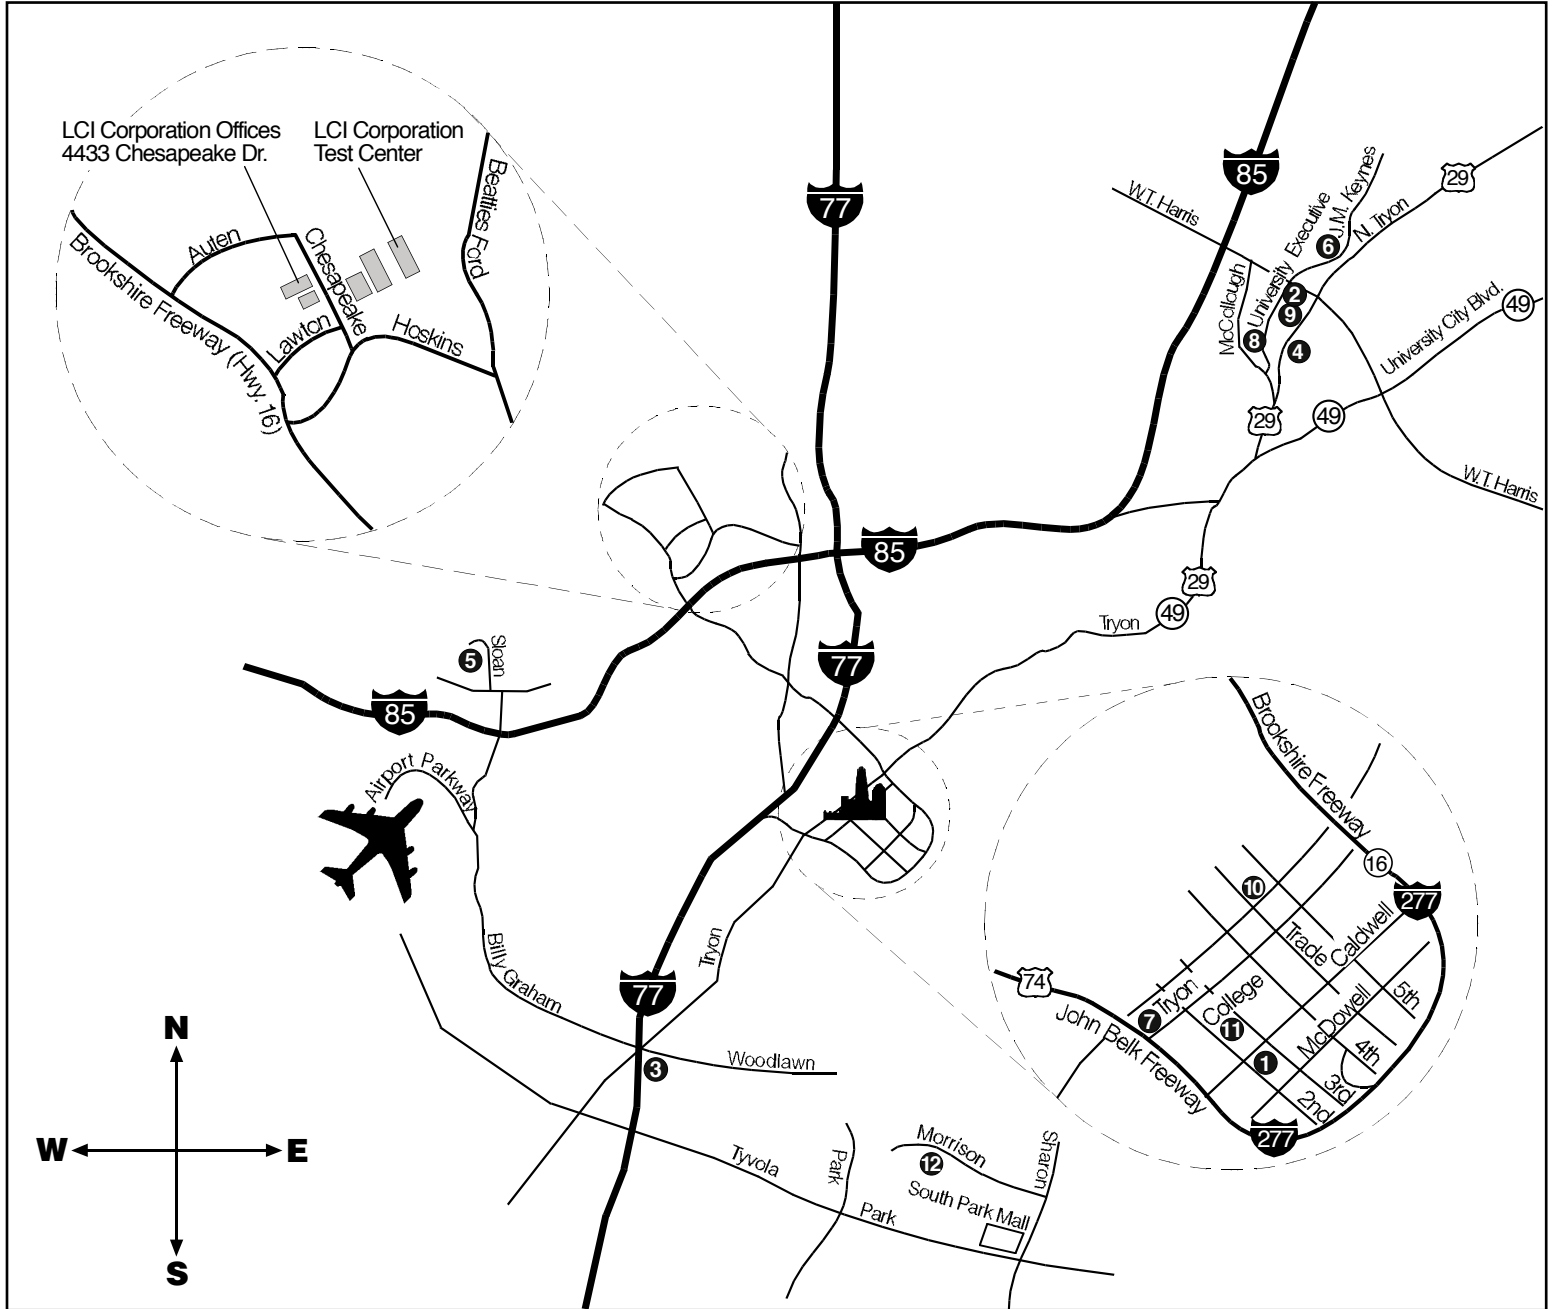

4433 Chesapeake Drive • Charlotte, NC 28297
 704 394 8341 • Fax 704 392 8507
 www.lcicorp.com

Directions from airport to LCI Corporation Offices:

Follow airport parkway to Billy Graham Parkway (85 north). Take Billy Graham to 85 north. Head north on 85 to Brookshire Freeway (Hwy. 16) exit. Turn left at the top of the exit ramp and continue to first stop light at Hoskins Road. Take a right at the Burger King and continue about 1 mile. Take a left onto Chesapeake. After the second set of railroad tracks, LCI Corporation will be on your immediate left. Enter the 2-story building with blue windows and call from the lobby.

Listed below are some of the more popular hotels and motels in Charlotte located no more than twenty minutes from LCI Corporation.

	<u>Miles</u>	<u>Rating</u>		<u>Miles</u>	<u>Rating</u>		<u>Miles</u>	<u>Rating</u>
1 Hilton Garden Inn 508 E 2nd Street 704 347 5972	4.4	★★★★	5 Hyatt Place Charlotte/ City Park 4119 South Stream Boulevard 704 357 8555	8.9	★★★	9 Homewood Suites 8340 North Tryon Street 704 549 8800	7.1	★★★★
2 Courtyard by Marriott 333 W.T. Harris Blvd. 704 549 4888	7.2	★★★★	6 Hilton-University Place 8629 J.M. Keynes Drive 704 547 7444	7.3	★★★★	10 Marriott City Center 100 W. Trade Street 704-333-9000	4.0	★★★★
3 Embassy Suites Hotels 4800 South Tryon Street 704 527 8400	6.9	★★★★	7 Holiday Inn-Center City 230 North College Street 704 335 5400	4.1	★★★★	11 The Westin Charlotte 601 S. College Street 704 375 2600	4.2	★★★★
4 Hampton Inn 8419 North Tryon Street 704 548 0905	7.1	★★★	8 Holiday Inn-Executive Park 8520 University Executive Park Drive 704 547 0999	7.1	★★★	12 Doubletree Guest Suites 6300 Morrison Blvd. 704 364 2400	8.8	★★★