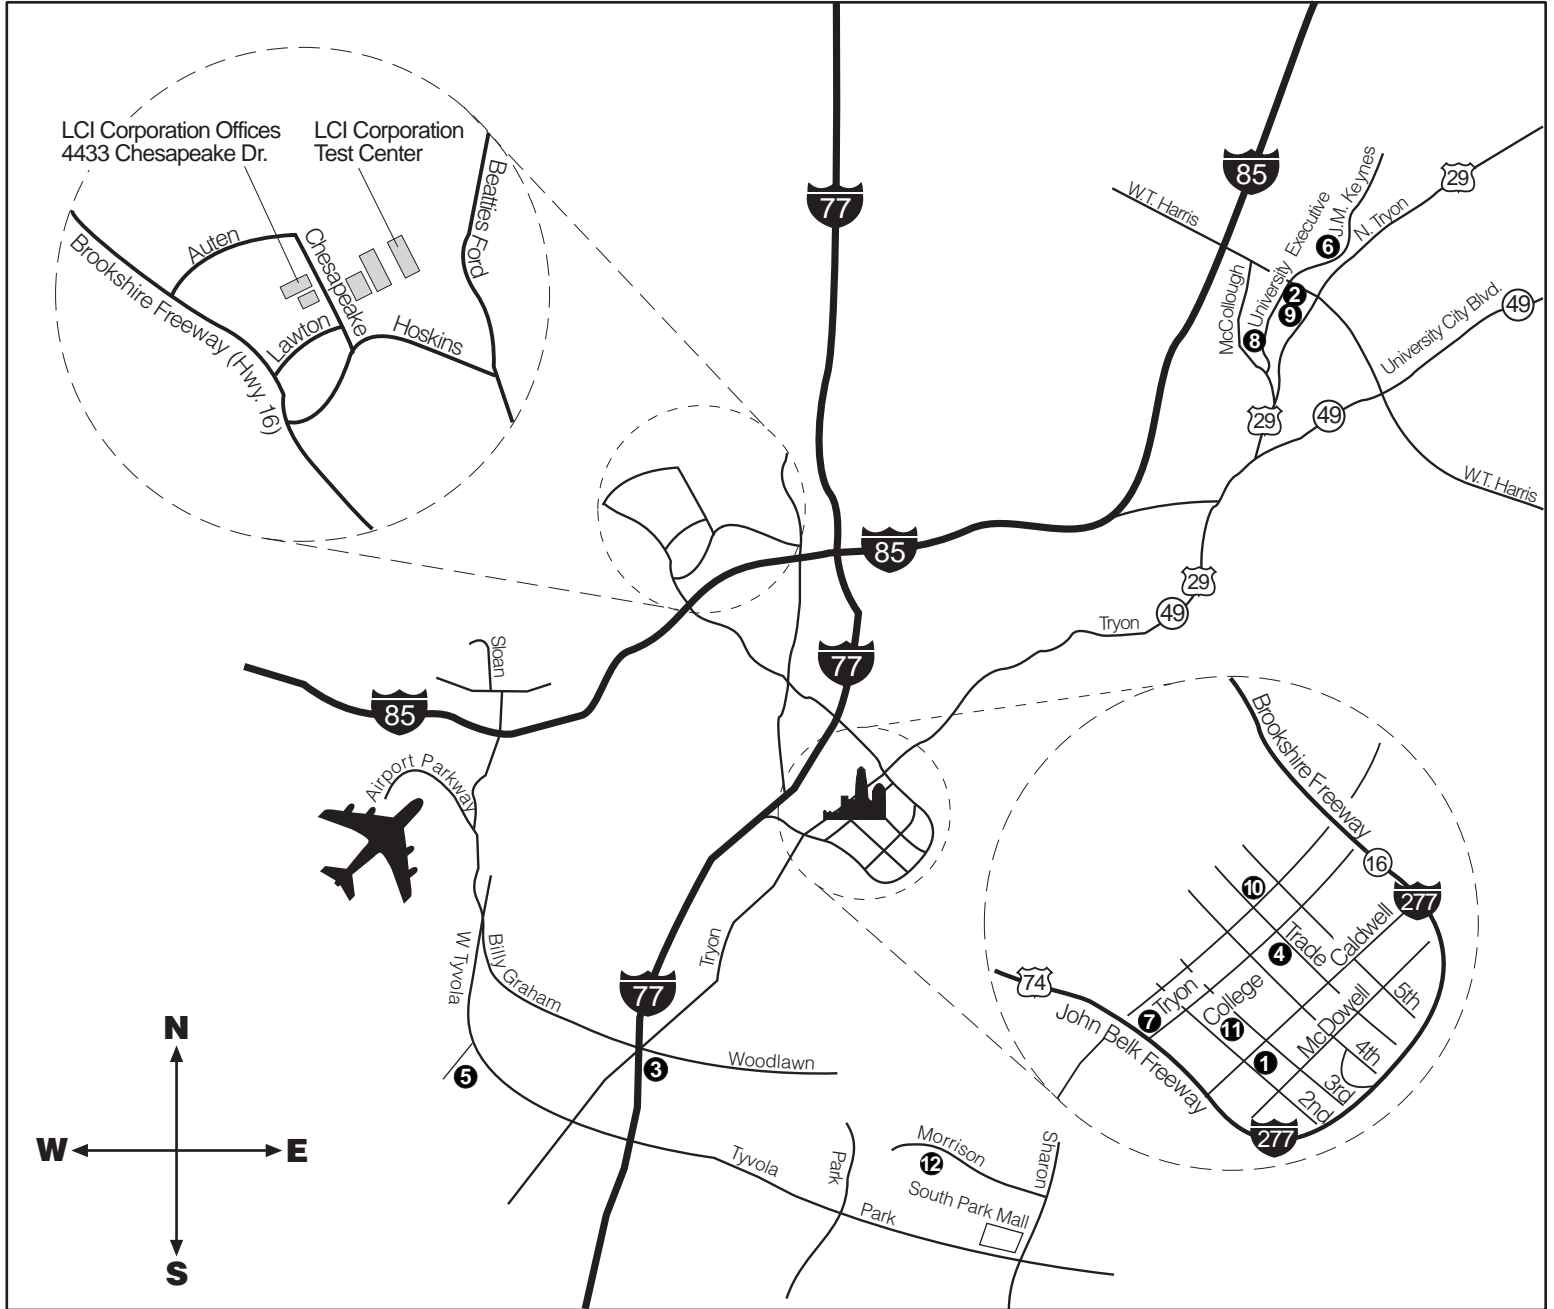

### Directions from airport to LCI Corporation Offices:

Follow airport parkway to Billy Graham Parkway (85 north). Take Billy Graham to 85 north. Head north on 85 to Brookshire Freeway (Hwy. 16) exit. Turn left at the top of the exit ramp and continue to first stop light at Hoskins Road. Take a right at the Burger King and continue about 1 mile. Take a left onto Chesapeake. After the second set of railroad tracks, LCI Corporation will be on your immediate left. Enter the 2-story building with blue windows and call from the lobby.

Listed below are some of the more popular hotels and motels in Charlotte located no more than twenty minutes from LCI Corporation.

	<u>Miles</u>	<u>Rating</u>		<u>Miles</u>	<u>Rating</u>		<u>Miles</u>	<u>Rating</u>
<b>1</b> Hilton Garden Inn 508 E 2nd Street 704 347 5972	4.4	★★★★	<b>5</b> Hyatt Place Charlotte/ City Park 4119 South Stream Boulevard 704 357 8555	8.9	★★★★	<b>9</b> Homewood Suites 8340 North Tryon Street 704 549 8800	7.1	★★★★
<b>2</b> Courtyard by Marriott 333 W.T. Harris Blvd. 704 549 4888	7.2	★★★★	<b>6</b> Hilton-University Place 8629 J.M. Keynes Drive 704 547 7444	7.3	★★★★	<b>10</b> Marriott City Center 100 W. Trade Street 704-333-9000	4.0	★★★★
<b>3</b> Embassy Suites Hotels 4800 South Tryon Street 704 527 8400	6.9	★★★★	<b>7</b> Holiday Inn-Center City 230 North College Street 704 335 5400	4.1	★★★★	<b>11</b> The Westin Charlotte 601 S. College Street 704 375 2600	4.2	★★★★
<b>4</b> Omni Charlotte Hotel 132 East Trade Street 704 377 0400	5.4	★★★★★	<b>8</b> Holiday Inn-Executive Park 8520 University Executive Park Drive 704 547 0999	7.1	★★★	<b>12</b> Doubletree Guest Suites 6300 Morrison Blvd. 704 364 2400	8.8	★★★