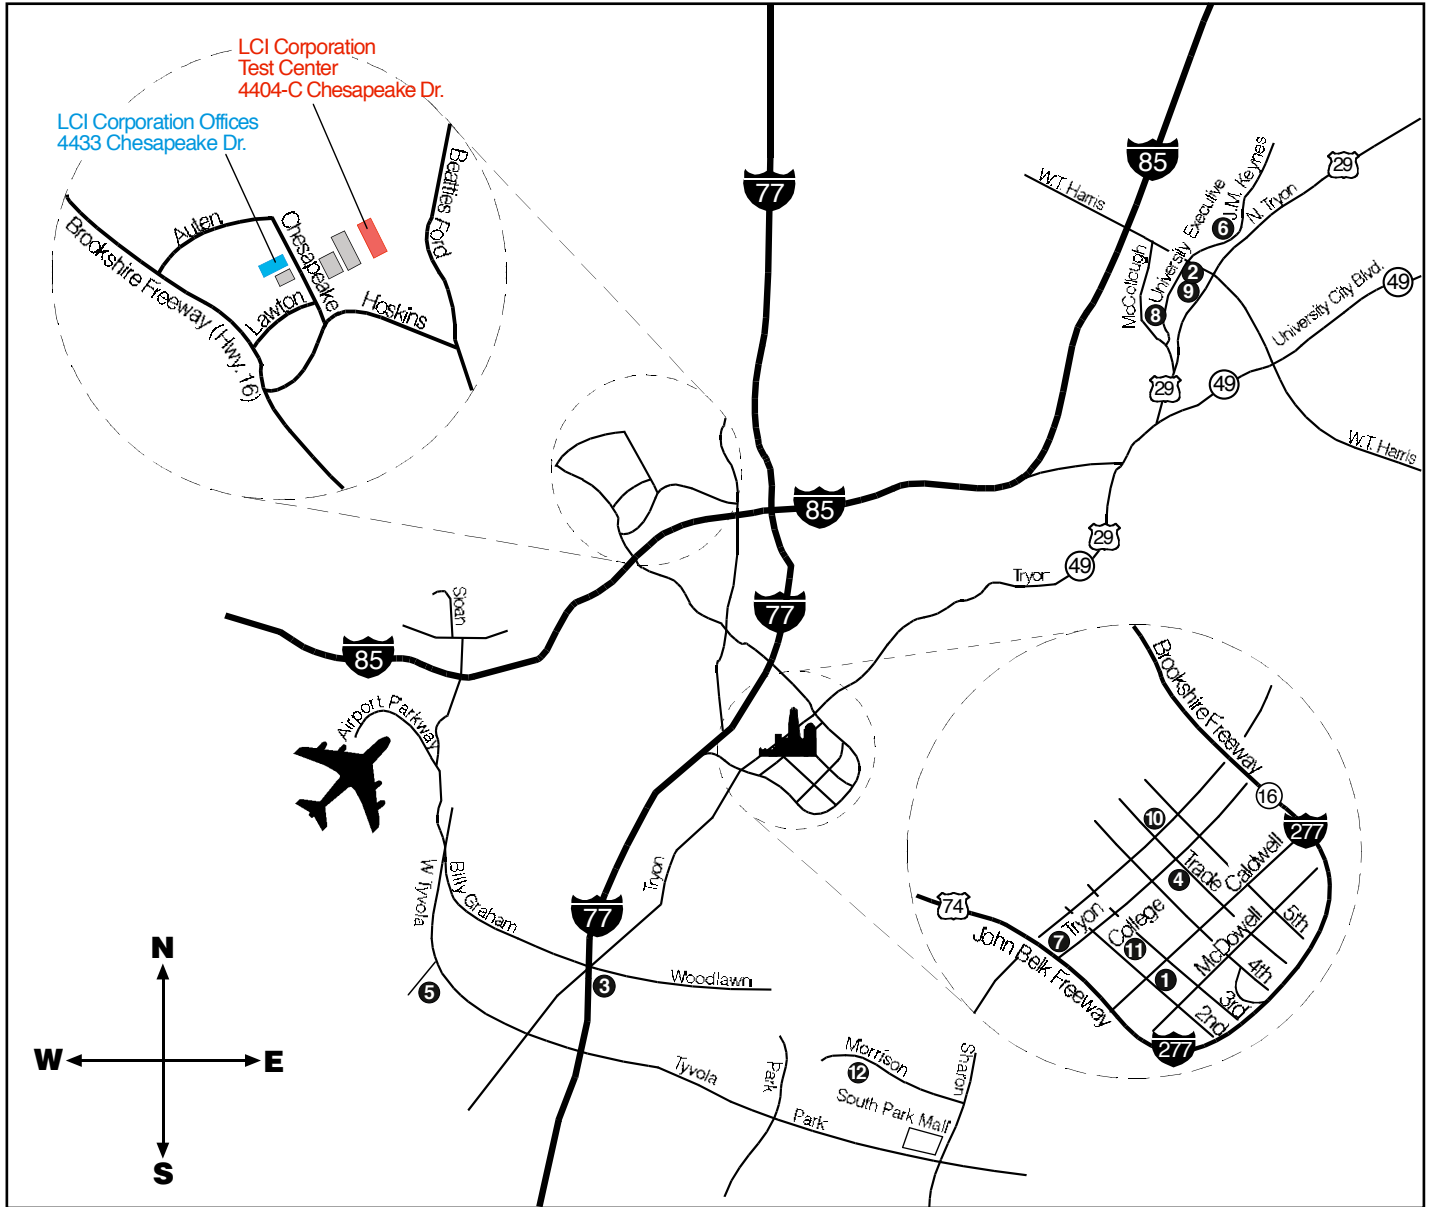

Offices: 4433 Chesapeake Drive
 Test Center: 4404-C Chesapeake Drive
 Charlotte, NC 28297
 704 394 8341 • Fax 704 392 8507
 www.lcicorp.com

Directions from airport to LCI Corporation offices:

Follow airport parkway to Billy Graham Parkway (I-85 north). Take Billy Graham to I-85 N. Head north on 85 to Brookshire Freeway (Hwy. 16) exit. Turn left at the top of the exit ramp and continue to first stop light at Hoskins Road. Take a right at the Burger King and continue about 1 mile.

Take a left onto Chesapeake Drive. After the second set of railroad tracks, LCI's office building is on your immediate left. Enter the 2-story building with blue windows and call from the lobby.

Listed below are some of the more popular hotels and motels in Charlotte located no more than twenty minutes from LCI Corporation.