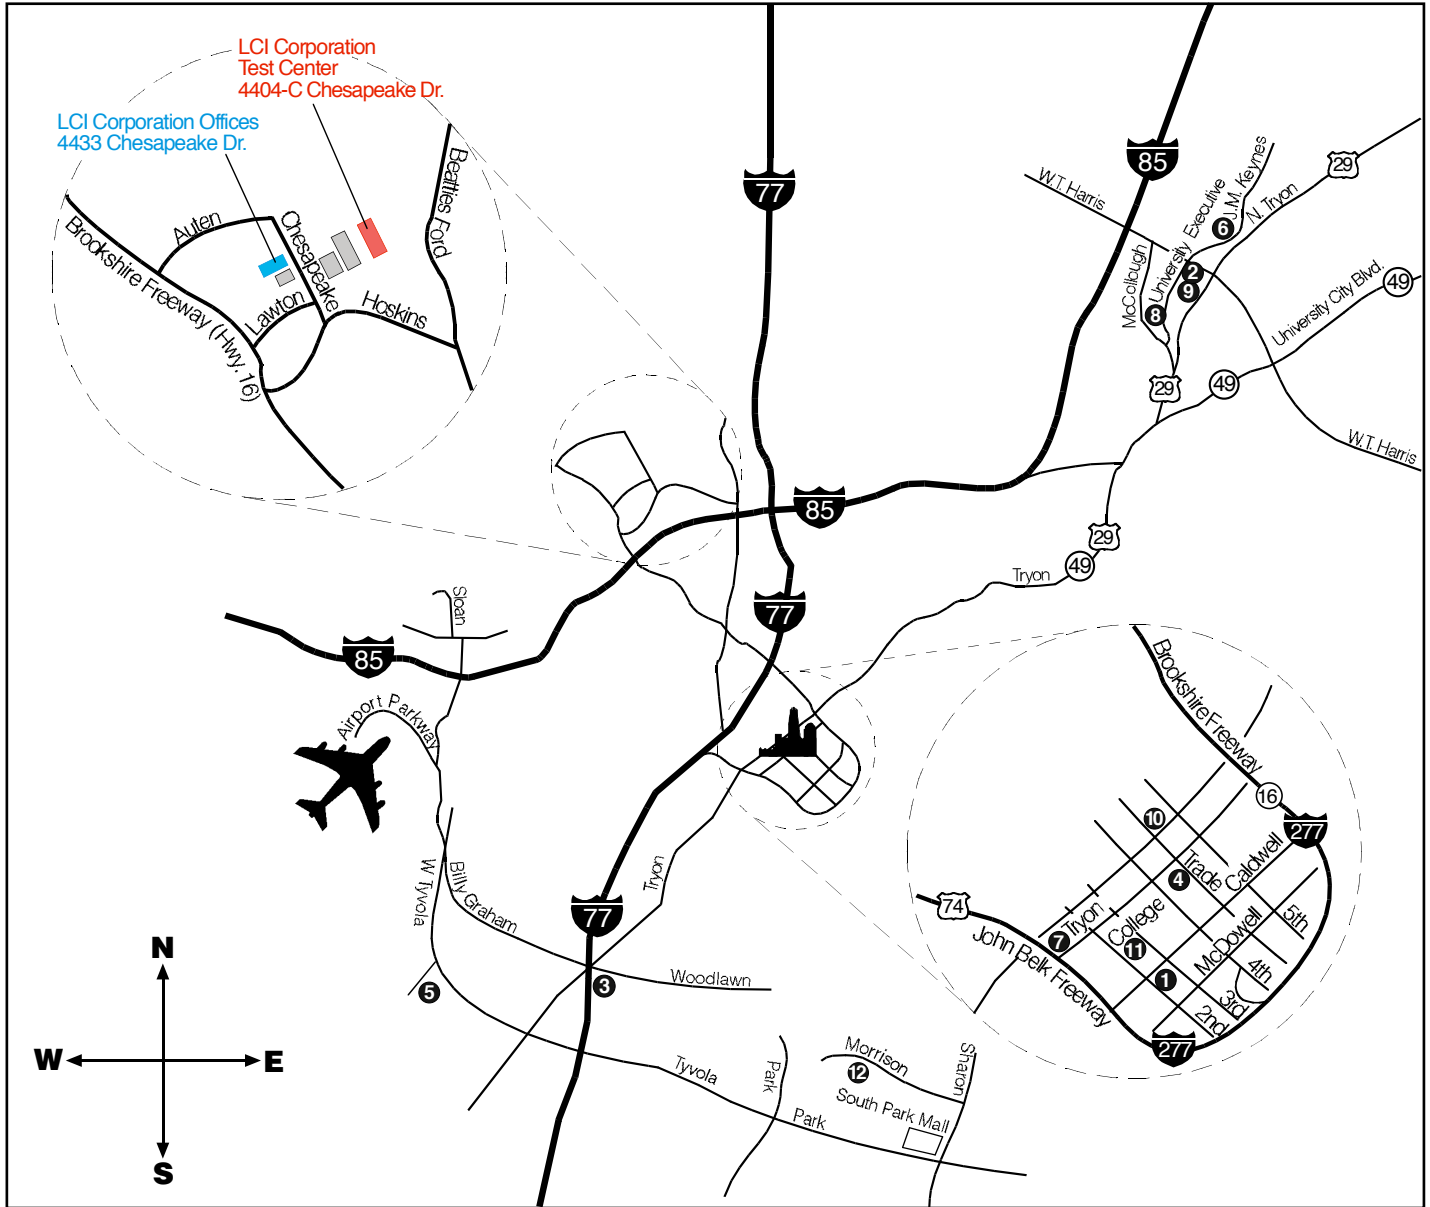

Follow airport parkway to Billy Graham Parkway (I-85 north). Take Billy Graham to I-85 N. Head north on 85 to Brookshire Freeway (Hwy. 16) exit. Turn left at the top of the exit ramp and continue to first stop light at Hoskins Road. Take a right at the Burger King and continue about 1 mile. Take a left onto Chesapeake Drive.

Offices: After the second set of railroad tracks, LCI's office building is on your immediate left. Enter the 2-story building with blue windows and call from the lobby.

Test Center: After the second set of railroad tracks, LCI's Test Center is on your immediate right, behind our corporate headquarters buildings. Drive to the white building facing you and park.

Listed below are some of the more popular hotels and motels in Charlotte located no more than twenty minutes from LCI Corporation.

	<u>Miles</u>	<u>Rating</u>		<u>Miles</u>	<u>Rating</u>		<u>Miles</u>	<u>Rating</u>
1 Hilton Garden Inn 508 E 2nd Street 704 347 5972	4.4	★★★★	5 Hyatt Place Charlotte/ City Park 4119 South Stream Boulevard 704 357 8555	8.9	★★★★	9 Homewood Suites 8340 North Tryon Street 704 549 8800	7.1	★★★★
2 Courtyard by Marriott 333 W.T. Harris Blvd. 704 549 4888	7.2	★★★★	6 Hilton-University Place 8629 J.M. Keynes Drive 704 547 7444	7.3	★★★★	10 Marriott City Center 100 W. Trade Street 704-333-9000	4.0	★★★★
3 Embassy Suites Hotels 4800 South Tryon Street 704 527 8400	6.9	★★★★	7 Holiday Inn-Center City 230 North College Street 704 335 5400	4.1	★★★★	11 The Westin Charlotte 601 S. College Street 704 375 2600	4.2	★★★★
4 Omni Charlotte Hotel 132 East Trade Street 704 377 0400	5.4	★★★★	8 Holiday Inn-Executive Park 8520 University Executive Park Drive 704 547 0999	7.1	★★★	12 Doubletree Guest Suites 6300 Morrison Blvd. 704 364 2400	8.8	★★★